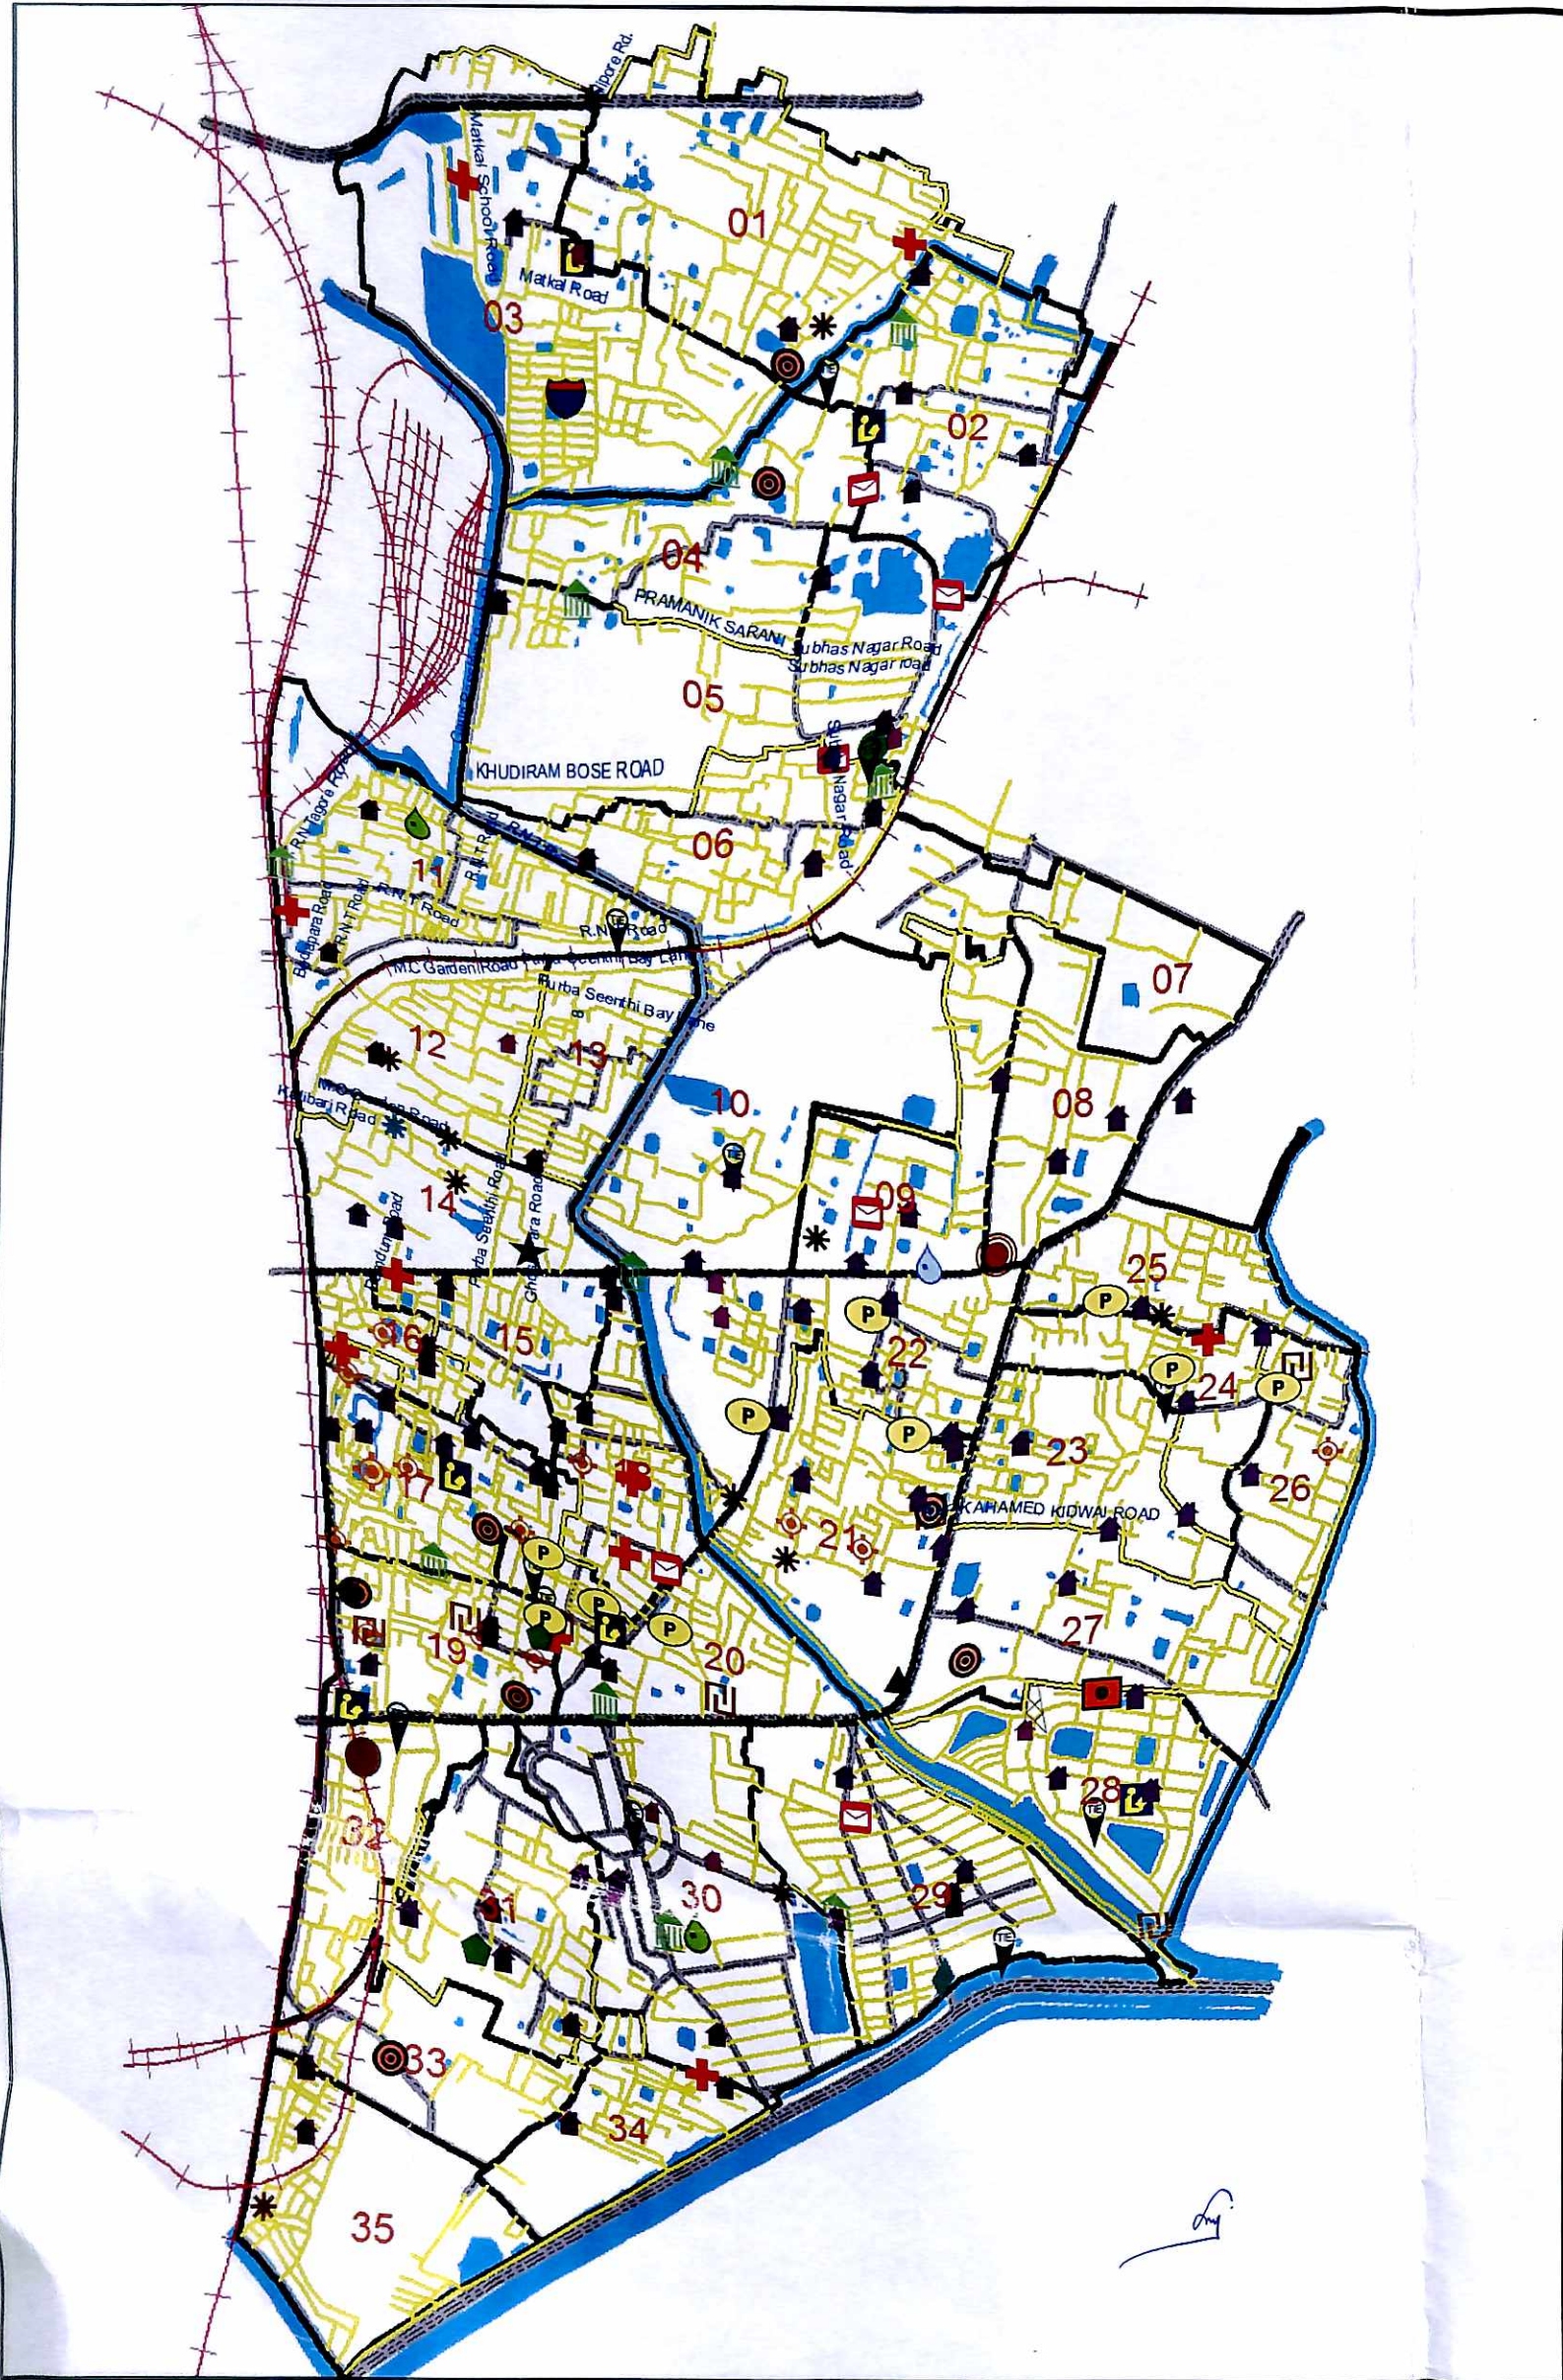

BASE MAP OF SOUTH DUM DUM MUNICIPALITY

N

Legend

LANDMARK

Type

- Cinema Hall
- Club
- Education
- Facility
- Hall
- Health
- Hostel
- Imp Facility
- Library
- Market
- Municipality Office
- Office
- Park
- Play Ground
- Police
- Post Office
- Pump
- Pump House
- Rail Station
- Religious
- Reserver
- School
- Sports
- Stadium
- Telephone Exchange
- Water Tank
- Water tank

- RAILWAY
- MINOR_ROAD
- MAJOR_ROAD
- WATERBODY
- WARDBOUNDARY_REGION