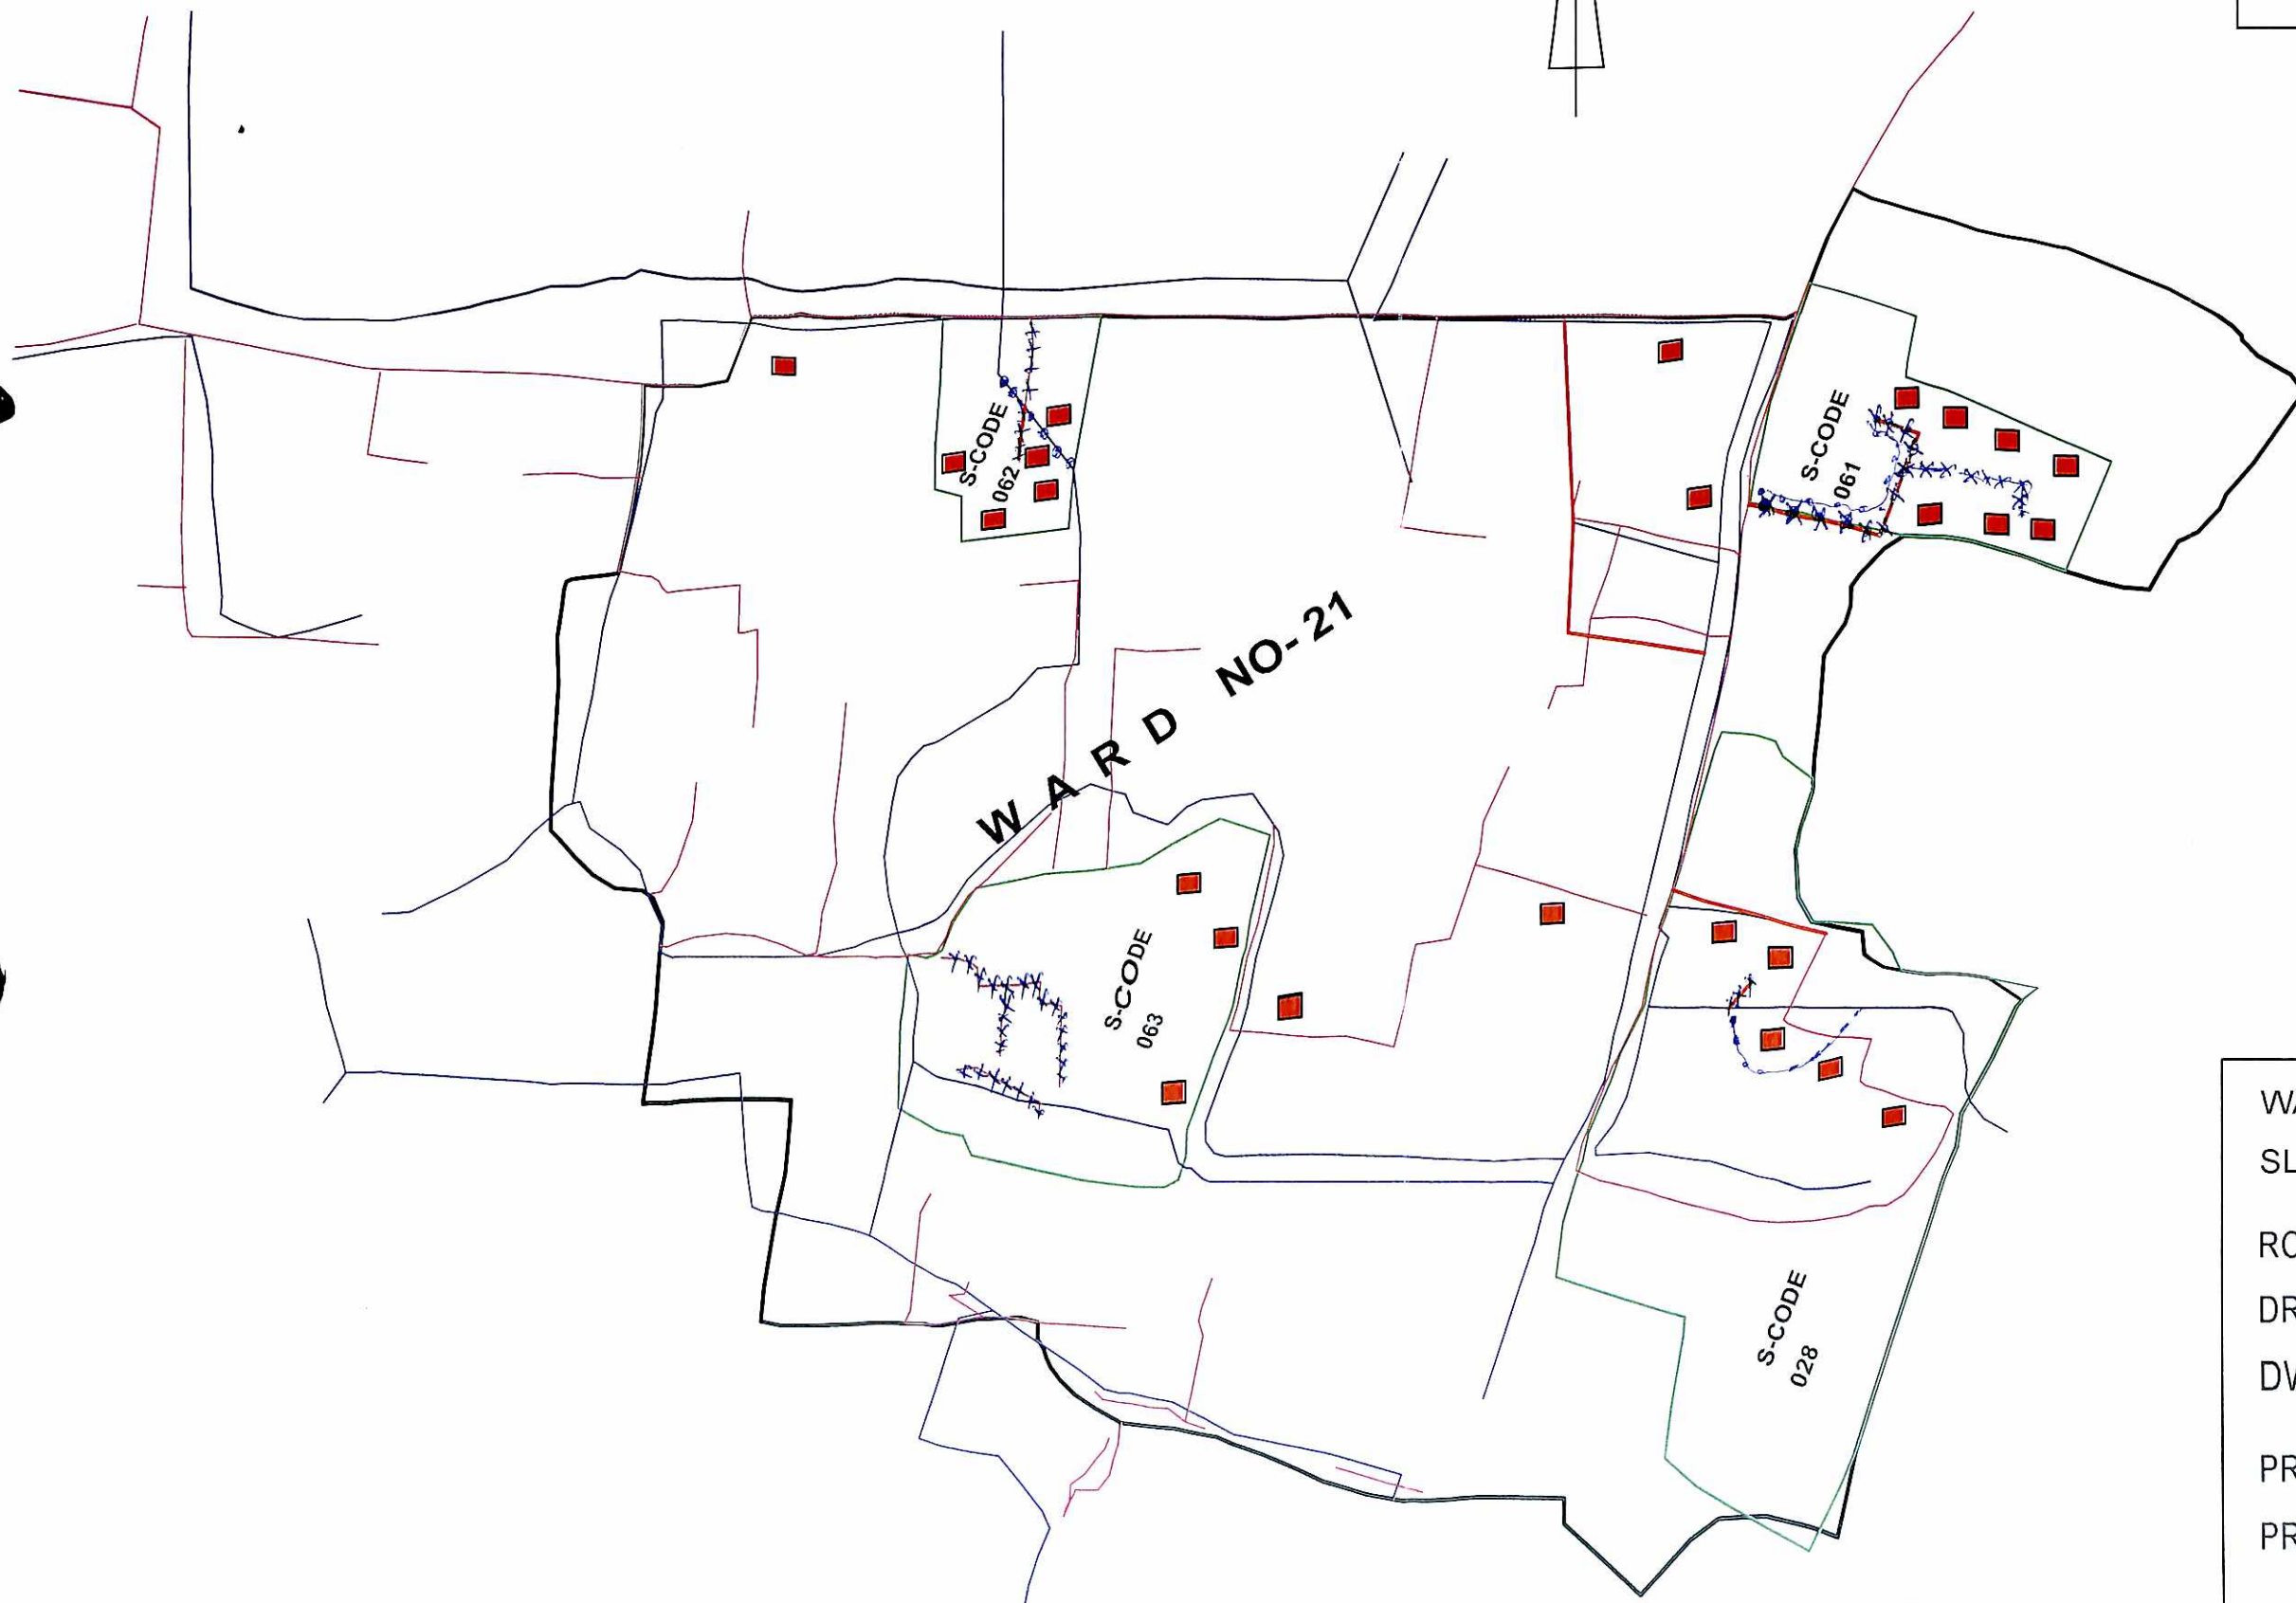

NORTH BARRACKPORE MUNICIPALITY

SLUM	SLUM CODE
SANDALPUR	028
B.S. BANERJEE ROAD	061
SIDHWESWARI TALA RD	062
RAMPADA HALDER ROAD	063

Moloy Deb
 Chairman
 North Barrackpore Municipality

WARD (21) BOUNDARY	—
SLUM BOUNDARY	—
ROAD	—
DRAIN	—
DWELLING UNIT	■
PROP. ROAD	xxxxx
PROP. DRAIN